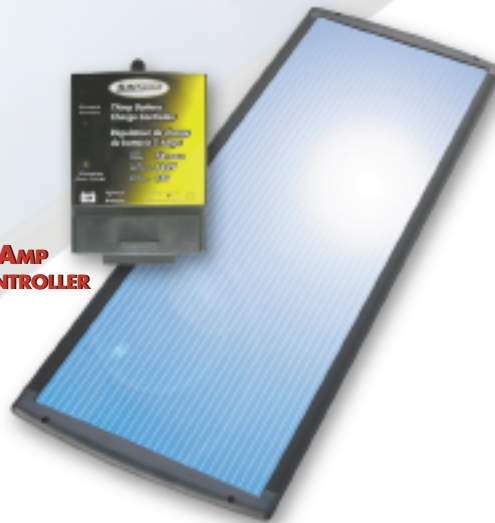

## 15 WATT SOLAR BATTERY CHARGER KIT WITH 7 AMP CHARGE CONTROLLER

**INCLUDES 7 AMP CHARGE CONTROLLER**

- Works with Automobiles, RV's, Boats, Tractors, ATVs, Electric Fences, Deer Feeders, Telemetry, and More
- Maintenance Free / Easy Installation
- Includes:
  - Pre Cut Holes for Easy Installation
  - 4 Stainless Steel Screws
  - Battery Clamps
  - CLA Adapter
  - 12ft Wire
  - 7 Amp Charge Controller
- Works in All Weather Conditions
- Ultra Bright Blue LED Provides Charging Indication
- Built-in Blocking Diode Protects Battery Discharge at Night
- Made of Durable ABS Plastic with an Amorphous Solar Cell
- Temperature Range: -40° to 176° F
- Max Output 15 Watts 1 Amp